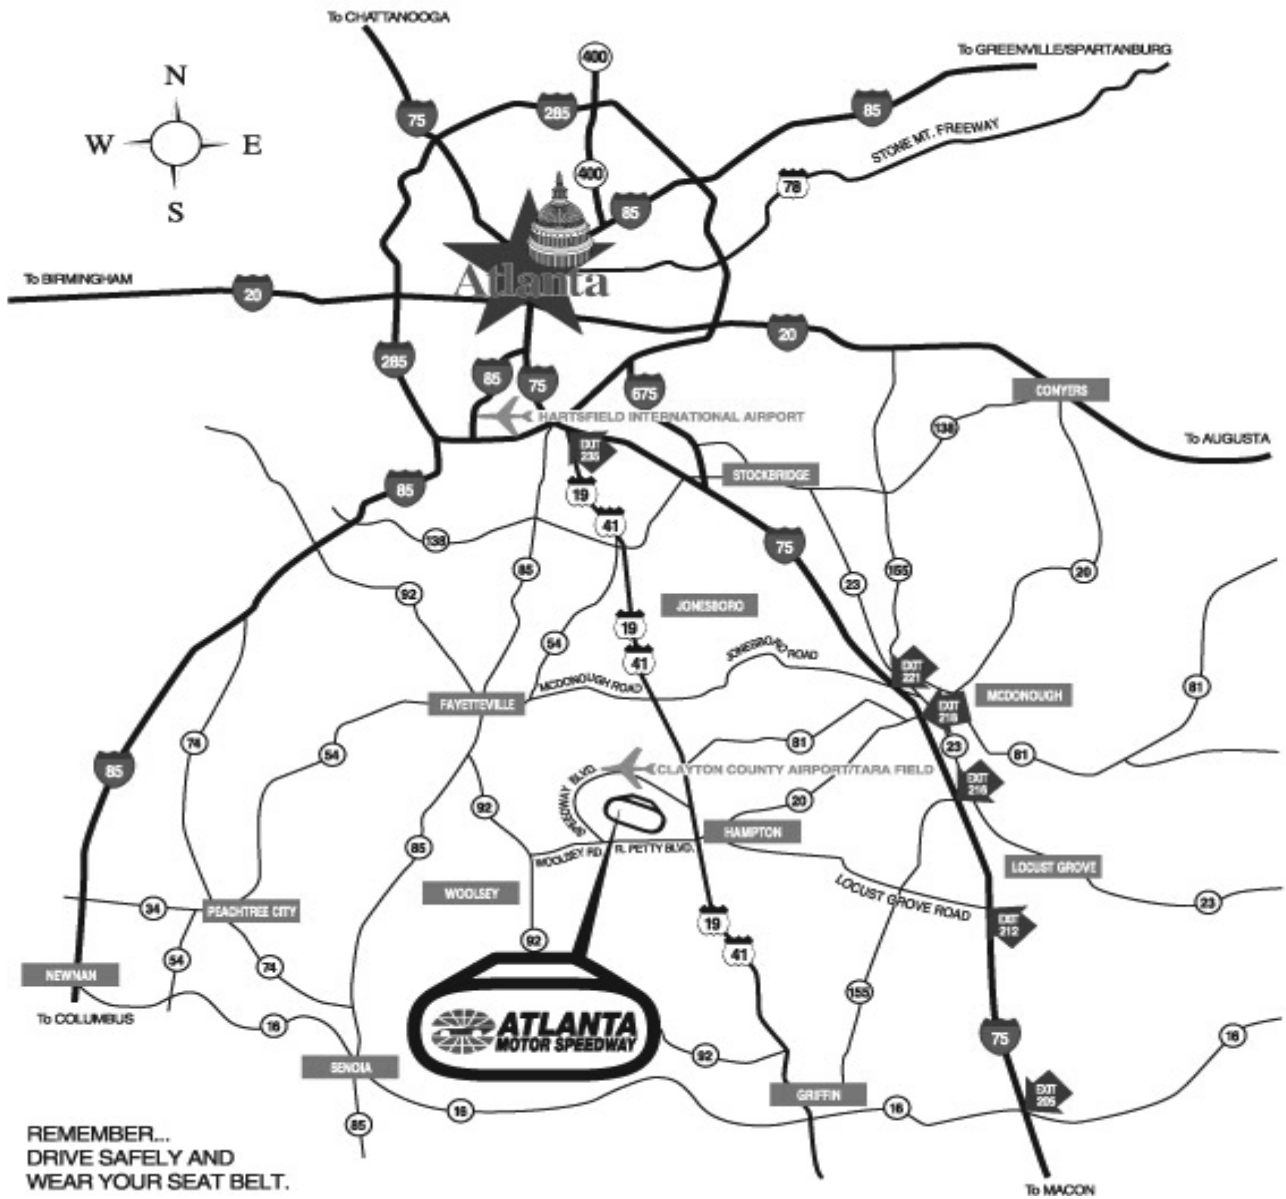

REMEMBER...
DRIVE SAFELY AND
WEAR YOUR SEAT BELT.